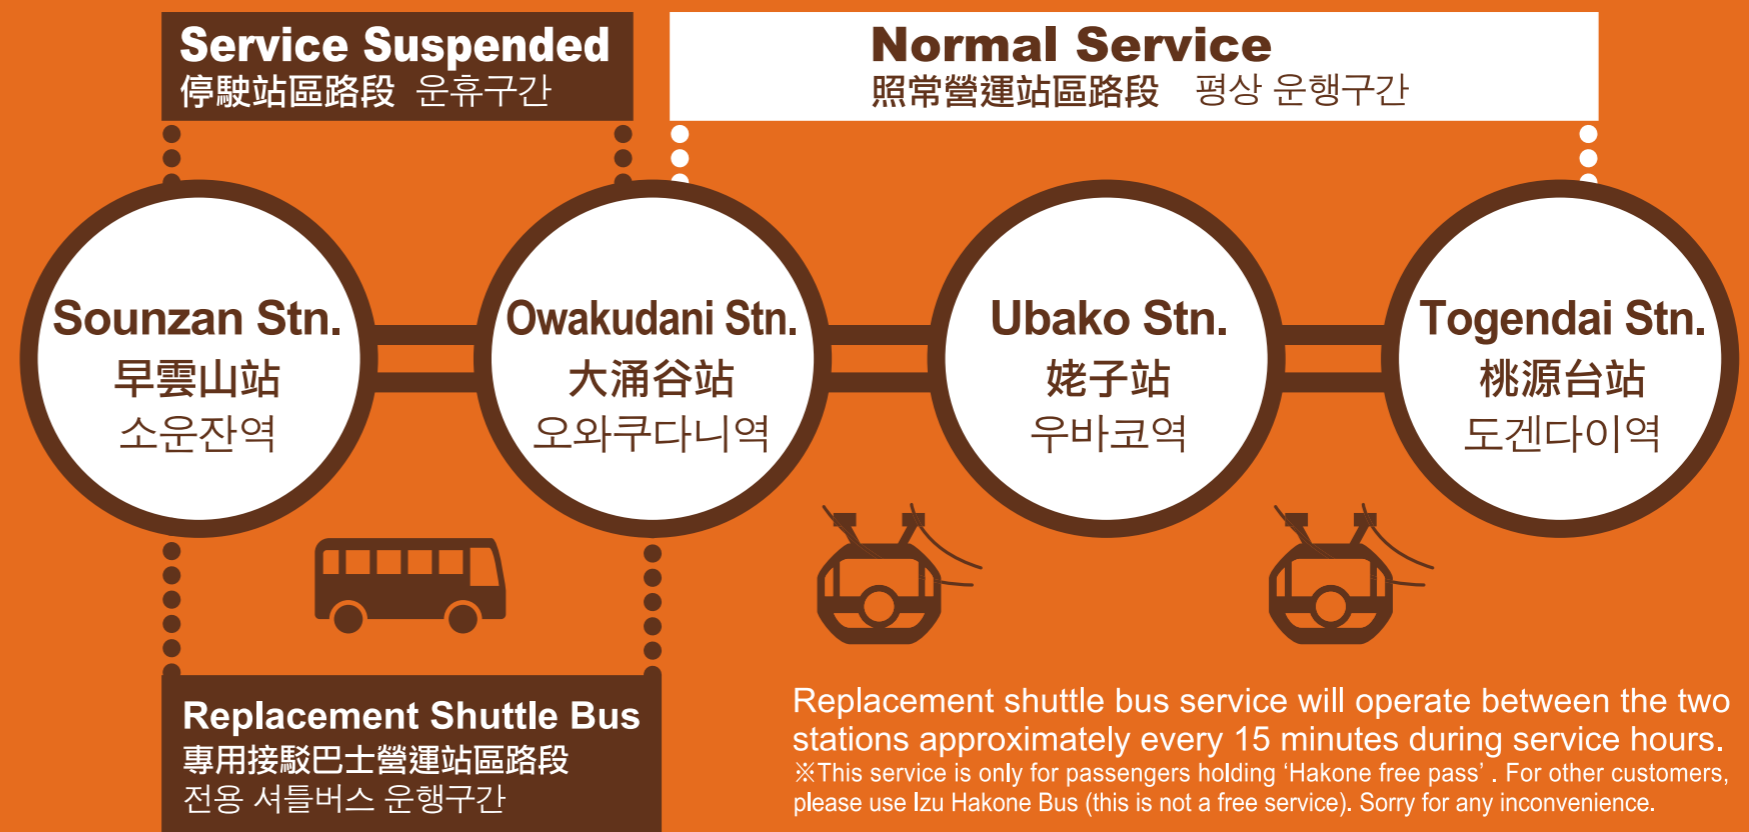

# Temporary Suspension of Service for Regular Maintenance between Sounzan Station and Owakudani Station

早雲山站~大涌谷站區間停駛通知

소운잔역~오와쿠다니역 구간 운휴 안태

The ropeway service will run as normal between Owakudani Station and Togendai Station.

大涌谷站⇄桃源台站區間照常營運

오와쿠다니역⇄도겐다이역 구간은 평상시대로 운행

## Period of service suspension

停駛時間 운휴기간

2012

Mon. February 20

2月20日(一)

2월20일(월)

Fri. March 2

3月2日(五)

3월 2 일(금)

Replacement shuttle bus service will operate between the two stations approximately every 15 minutes during service hours.  
 ※This service is only for passengers holding 'Hakone free pass'. For other customers, please use Izu Hakone Bus (this is not a free service). Sorry for any inconvenience.